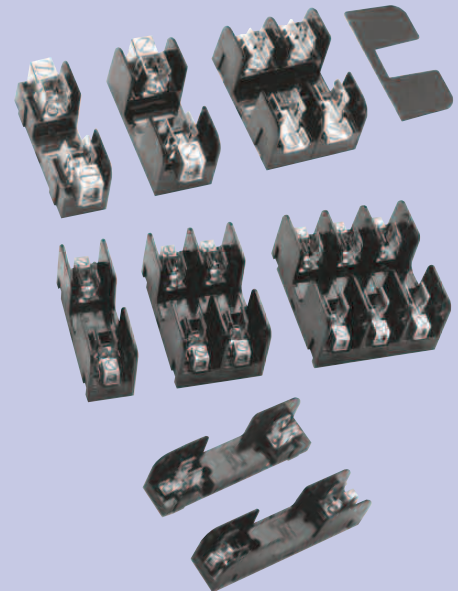

Fuse Blocks - Class H & K 250 Volts

Mersen manufactures the highest quality 250 to 600 volt fuse blocks handling current capacities of 30 to 600 amperes. These durable fuse blocks are designed for class H, J, K, R, CC and Midget fuses. All blocks are UL listed and CSA certified.

Mersen fuse blocks feature a unique adder block which can be snapped on to form multi-pole segmented blocks of as many poles as desired. Multiple pole blocks thus formed save valuable space, are permanent, and can be added to in the future.

Fuse block insulators are constructed of either phenolic or molded polycarbonate. Three types of wire connectors are used. Screw type is for copper wire with terminals. Pressure plate type is for bare copper wire where vibration may be a factor. Box type connectors are the most durable and versatile for stranded or solid wire. All fuse clips are one piece high-conductivity tin-plated copper for low resistance connections and cool operation.

MARS NO.	DESCRIPTION	MARS PACK	CASE QTY.
83010	Adder 30 amp - Al box	1	50
83011	1 pole 30 amp - Al box	1	50
83012	1 pole 30 amp - screw	1	50
83013	2 pole 30 amp - screw	1	50
83015	Adder 60 amp - Al box	1	50
83017	2 pole 60 amp - Al box	1	25
83018	3 pole 60 amp - Al box	1	25

FERRAZ SHAWMUT IS NOW MERSEN

MERSEN